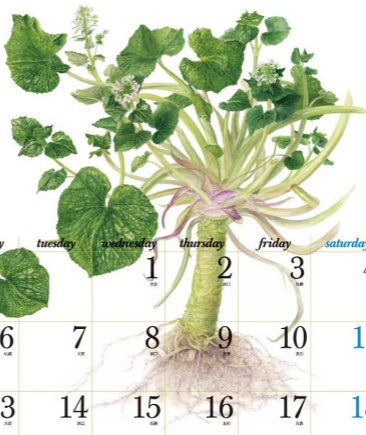

2020 natural sketch

4

April

<i>sunday</i>	<i>monday</i>	<i>tuesday</i>	<i>wednesday</i>	<i>thursday</i>	<i>friday</i>	<i>saturday</i>
5 Sun	6 Mon	7 Tue	1 Wed	2 Thu	3 Fri	4 Sat
12 Sun	13 Mon	14 Tue	8 Wed	9 Thu	10 Fri	11 Sat
19 Sun	20 Mon	21 Tue	15 Wed	16 Thu	17 Fri	18 Sat
26 Sun	27 Mon	28 Tue	22 Wed	23 Thu	24 Fri	25 Sat
			29 Wed	30 Thu	3 March S M T W T F S 1 2 3 4 5 6 7 8 9 10 11 12 13 14 15 16 17 18 19 20 21 22 23 24 25 26 27 28 29 30 31	
					5 May S M T W T F S 1 2 3 4 5 6 7 8 9 10 11 12 13 14 15 16 17 18 19 20 21 22 23 24 25 26 27 28 29 30