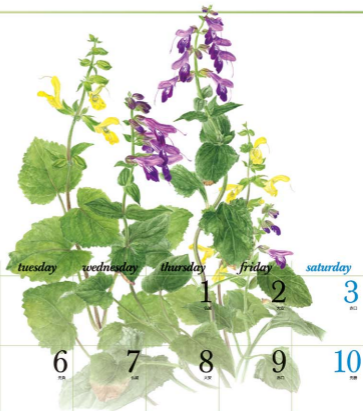

2020 natural sketch

10
October

<i>sunday</i>	<i>monday</i>	<i>tuesday</i>	<i>wednesday</i>	<i>thursday</i>	<i>friday</i>	<i>saturday</i>
9 September S M T W T F S 1 2 3 4 5 6 7 8 9 10 11 12 13 14 15 16 17 18 19 20 21 22 23 24 25 26 27 28 29 30	11 September S M T W T F S 1 2 3 4 5 6 7 8 9 10 11 12 13 14 15 16 17 18 19 20 21 22 23 24 25 26 27 28 29 30			1 October S M T W T F S	2 October S M T W T F S	3 October S M T W T F S
4 October S M T W T F S	5 October S M T W T F S	6 October S M T W T F S	7 October S M T W T F S	8 October S M T W T F S	9 October S M T W T F S	10 October S M T W T F S
11 October S M T W T F S	12 October S M T W T F S	13 October S M T W T F S	14 October S M T W T F S	15 October S M T W T F S	16 October S M T W T F S	17 October S M T W T F S
18 October S M T W T F S	19 October S M T W T F S	20 October S M T W T F S	21 October S M T W T F S	22 October S M T W T F S	23 October S M T W T F S	24 October S M T W T F S
25 October S M T W T F S	26 October S M T W T F S	27 October S M T W T F S	28 October S M T W T F S	29 October S M T W T F S	30 October S M T W T F S	31 October S M T W T F S