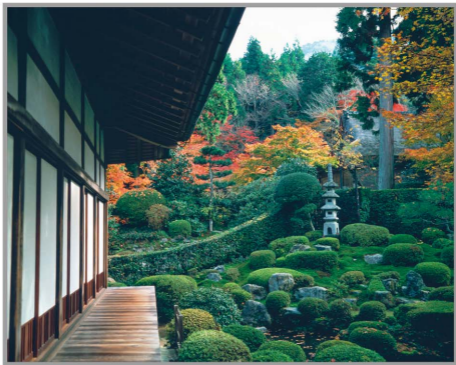

三ヶ峯(京都)

8

sun	mon	tue	wed	thu	fri	sat
					1	
2	3	4	5	6	7	8
9	10	11	12	13	14	15
16	17	18	19	20	21	22
23	24	25	26	27	28	29

2020 9 September

10

sun	mon	tue	wed	thu	fri	sat
					1	2
3	4	5	6	7	8	9
10	11	12	13	14	15	16
17	18	19	20	21	22	23
24	25	26	27	28	29	30
31						

sun	mon	tue	wed	thu	fri	sat
		1	2	3	4	5
6	7	8	9	10	11	12
13	14	15	16	17	18	19
20	21	22	23	24	25	26
27	28	29	30